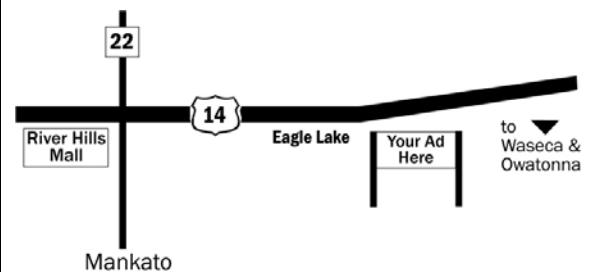

SUPREME

OUTDOOR ADVERTISING

Location

US Hwy 14
Eagle Lake
Mile Marker 138.14

Read

Right Hand Read
Reaching Eastbound
Traffic

Size

12' h x 25'w
Lighted

Map

Supreme Outdoor Advertising

Dave Helder

17595 Kenwood Trail, ste #150

LAKEVILLE, MN 55044

(507) 351-6789

DaveHelder@SupremeOutdoor.com